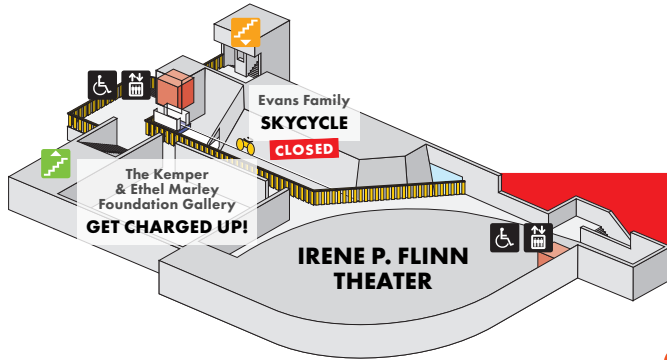

 **LEVEL 4**
CLOSED

 **LEVEL 3**

 **LEVEL 2**

create
AT ARIZONA SCIENCE CENTER

CREATE ENTRANCE

 **LEVEL 1**

KEY

- | | | | | |
|---|---|---|---|---|
|  |  |  |  |  |
| ACCESSIBLE | ELEVATORS | RESTROOMS | FAMILY RESTROOMS | GOING UP STAIRS |
|  |  |  |  |  |
| MEMBER ZONE | TICKETING | DINING | INFORMATION | GOING DOWN STAIRS |