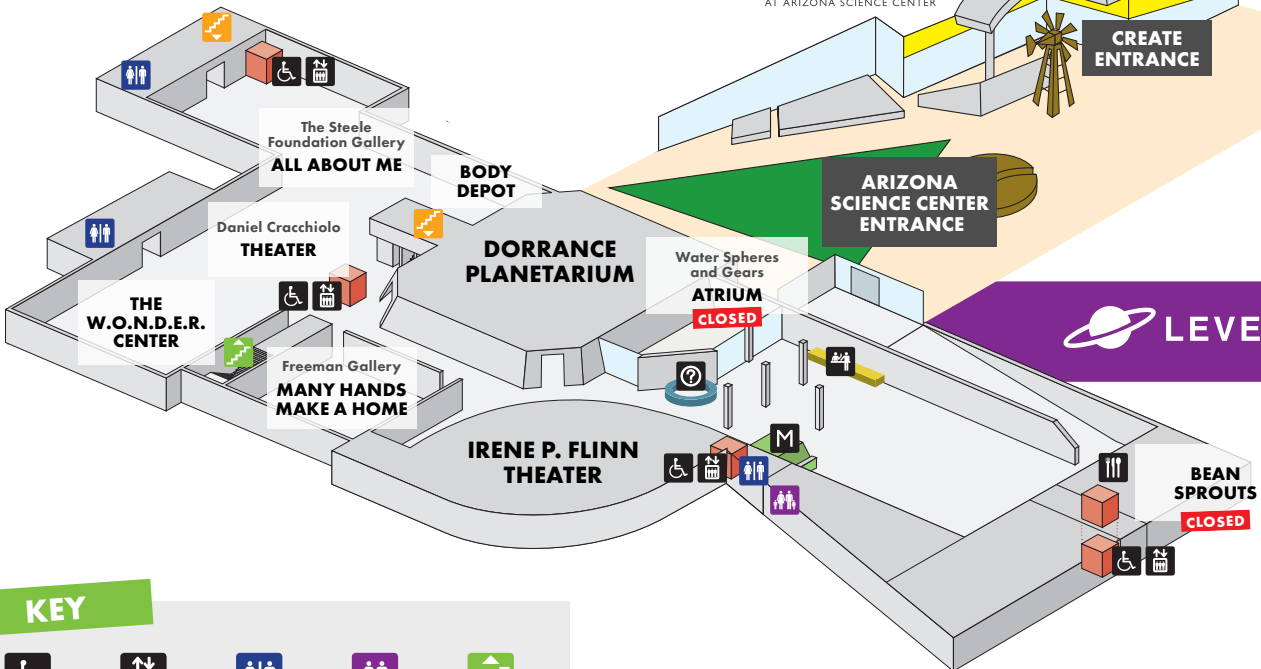

 **LEVEL 4**
CLOSED

 **LEVEL 3**

 **LEVEL 2**

create
AT ARIZONA SCIENCE CENTER

CREATE ENTRANCE

 **LEVEL 1**

KEY

- | | | | | |
|---|---|---|---|---|
|  |  |  |  |  |
| ACCESSIBLE | ELEVATORS | RESTROOMS | FAMILY RESTROOMS | GOING UP STAIRS |
|  |  |  |  |  |
| MEMBER ZONE | TICKETING | DINING | INFORMATION | GOING DOWN STAIRS |