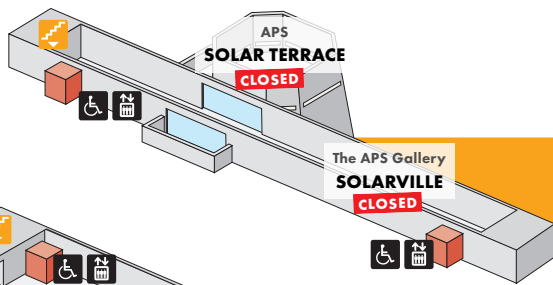

 **LEVEL 4**
CLOSED

 **LEVEL 3**

 **LEVEL 2**

create
AT ARIZONA SCIENCE CENTER

CREATE ENTRANCE

 **LEVEL 1**

KEY

- | | | | | |
|---|---|---|---|---|
|  |  |  |  |  |
| ACCESSIBLE | ELEVATORS | RESTROOMS | FAMILY RESTROOMS | GOING UP STAIRS |
|  |  |  |  |  |
| MEMBER ZONE | TICKETING | DINING | INFORMATION | GOING DOWN STAIRS |