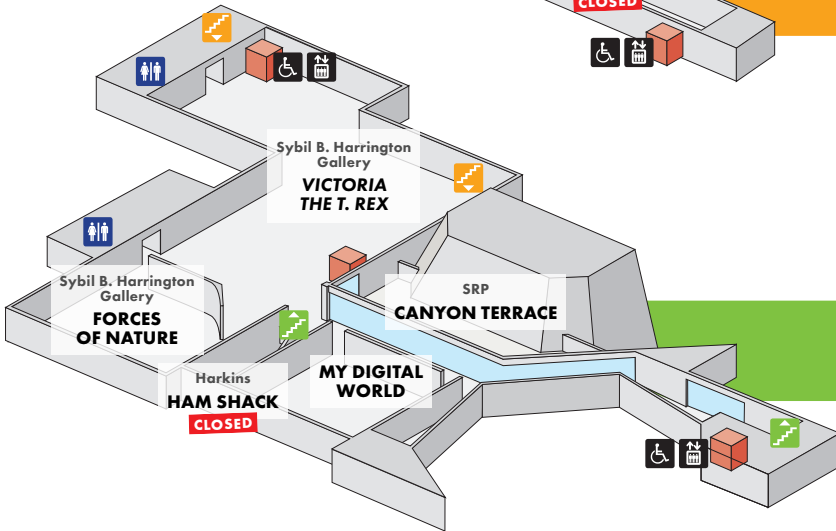

 **LEVEL 4**
CLOSED

 **LEVEL 3**

 **LEVEL 2**

create
AT ARIZONA SCIENCE CENTER

CREATE ENTRANCE

 **LEVEL 1**

KEY

- | | | | | |
|---|---|---|---|---|
|  |  |  |  |  |
| ACCESSIBLE | ELEVATORS | RESTROOMS | FAMILY RESTROOMS | GOING UP STAIRS |
|  |  |  |  |  |
| MEMBER ZONE | TICKETING | DINING | INFORMATION | GOING DOWN STAIRS |